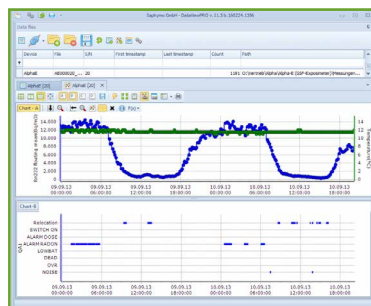

MINI TRACE
CSDF

Versatile multipurpose contamination and survey meter

Easy data analysis

DataVIEW Software

DataVIEW software is provided with the RadTRACE for easy data analysis. PRO version is available with additional features for professional applications.