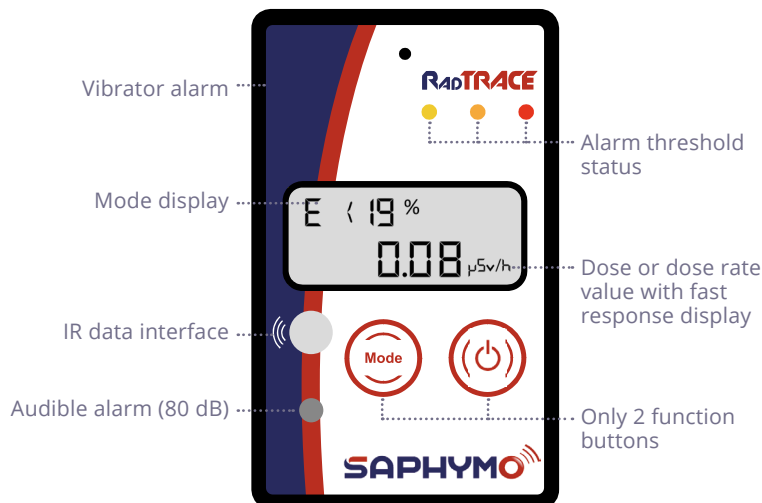

Easy to use, with immediate data visualization

Accessories available:
communication kit, wall support, belt pouch, suitcase or plastic protective cover